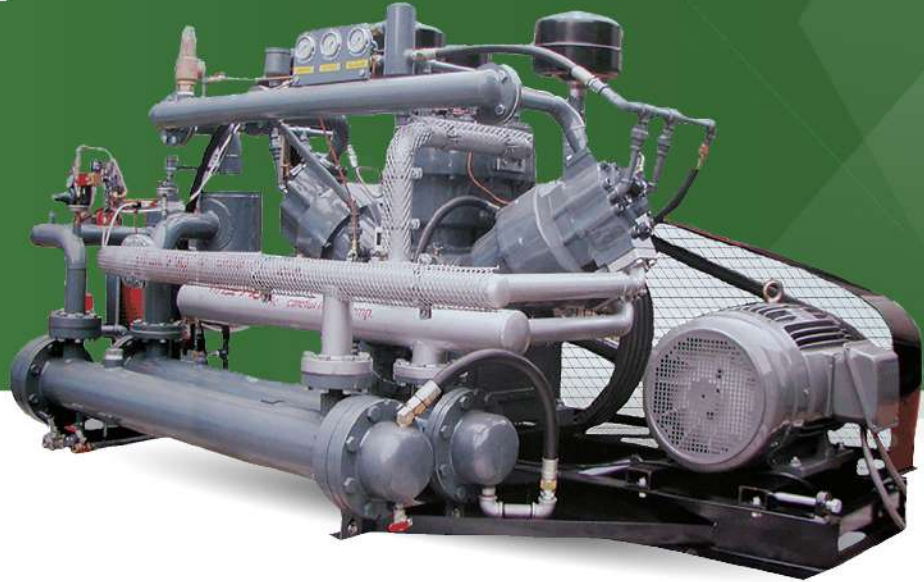

HIGH PRESSURE COMPRESSOR

Custom Made Up To 120 Bar
Teco Motor
100% Made In Taiwan

High Pressure Compressor Specification

Model	HA-20	HA-30	HA-40	HRW-60	HRW-60S	HA-80	HRW-100	HRW-125
Motor Power (Kw/Hp)	15/20	22/30	30/40	37/50	45/60	55/75	75/100	90/125
Pressure Bar	15-35	15-35	15-35	15-35	15-35	15-35	15-35	15-35
Capacity	1.1	1.7	2.1	3.2	3.7	4.9	6.6	7.6
R.P.M	770	600	500	565	640	450	450	520
Weight (Kg)	900	1800	1800	2200	2300	4500	4700	4770
Dimension (mm)	2200 x 1000 x 2050	2800 x 1550 x 2050	3000 x 1650 x 2050	3000 x 1650 x 2050	3000 x 1650 x 2050	4000 x 1950 x 2100	4300 x 2050 x 2100	4300 x 2050 x 2100